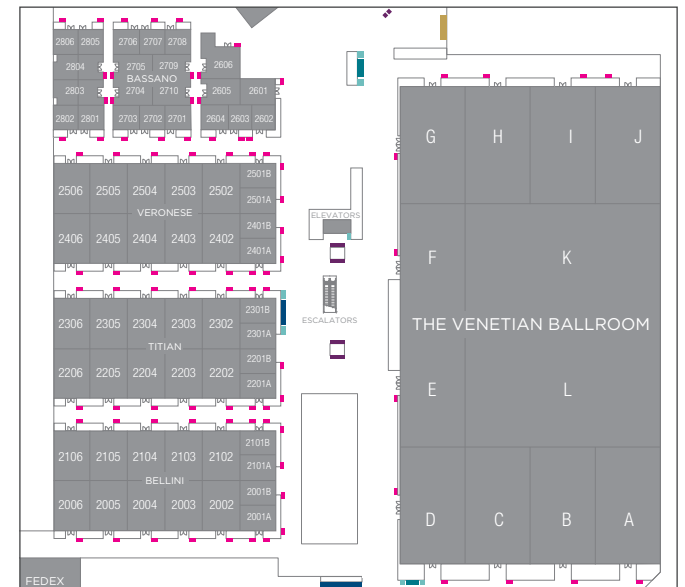

43" Digital Display

LOCATION

Right of the elevators

DISPLAY CODE: L2ELV

Default: The Venetian promo loop

Option 1: Takeover display for custom loop

Option 2: Brand the existing interactive Wayfinders

The Convention Center

MEETING ROOM ENTRANCE DISPLAYS

Bellini, Titian, Veronese, Bassano,
The Venetian Ballroom

DISPLAY CODE: MRL2 (ROOM #)

- Default:** Meeting agenda for each room
- Option 1:** Takeover display for custom graphics
- Option 2:** Replace background in Venetian Meetings posting systems *OR*
- Provide a single show graphic for all meeting rooms

OVERHEAD HORIZONTAL DISPLAYS

Two 43" Displays Each Operates Independently

LOCATION

Overhead at the exit of The Convention Center to hotel

DISPLAY CODES

OHL (Left display)

OHR (Right display)

DISPLAY CONTENT

Default: The Venetian promo loop

THREE-SCREEN ARRAY

One 86" Digital Display Two 43" Digital Displays

LOCATION

The Convention Center entrance on the right

DISPLAY CONTENT

Default: Horizontal – The Venetian promo loop