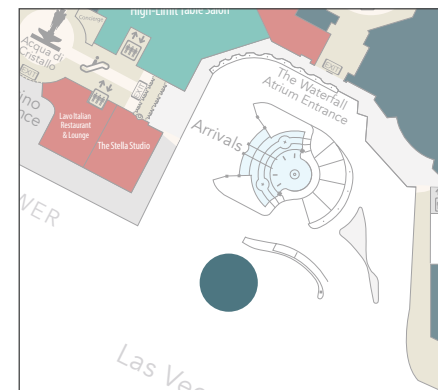

The Palazzo tower

MAIN MARQUEE

LOCATION

Marquee faces northbound traffic and southbound traffic on Las Vegas Boulevard

SPECS

Height 30'5"

Width 32'9"

Double-sided

16mm

DISPLAY CODE: PM

Default: The Venetian promo loop

Includes one advertisement placed within the existing digital promotion loop

Advertisement is for a maximum of a four-day duration. Existing promo loop varies in duration. Sponsor Advertisements need to include program branding in at least 20% of the design specifications.