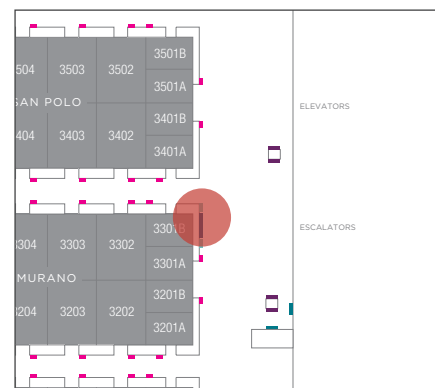

LOCATION

Entrance to The Convention Center from Grand Canal Shoppes®

DEFAULT CONTENT

The Venetian promo loop

DISPLAY CODE: EDB3-2

VERTICAL DISPLAY

Two 43" Digital Displays

LOCATION

Flanks the Event Directory Board

DEFAULT CONTENT

Interactive Wayfinder

DISPLAY CODES

VL3-1L (*Left display*)

VL3-1R (*Right display*)

EVENT DIRECTORY BOARD

Nine 55" Digital Displays

LOCATION

The Convention Center Level 3 by Murano Ballroom

DEFAULT CONTENT

Venetian Meetings postings template

DISPLAY CODE: EDB3-1

VERTICAL DISPLAY

Two 43" Digital Displays

LOCATION