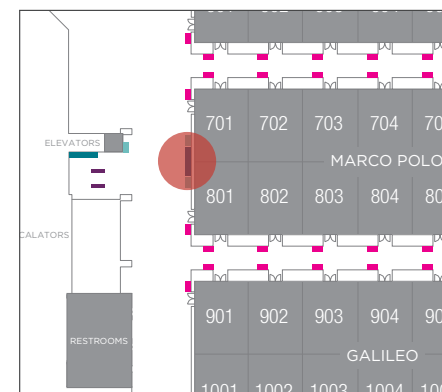

THE PALAZZO POOL DECK

Full Buyout

LOCATION

The Palazzo tower

DISPLAY CODE: PPOOLCAB – CABANA CHANNEL

One content channel plays to all displays

THE VENETIAN CONVENTION & EXPO CENTER LAS VEGAS

LEVEL 1

The Convention Center

EVENT DIRECTORY BOARD

Nine 55" Digital Displays

LOCATION

Outside of Marco Polo Ballroom

DISPLAY SCREEN OPTIONS

Option 1: All 9 screens

Option 2: 6 screens out of 9

Option 3: 3 screens out of 9

DISPLAY CODE: EDB1

The Convention Center

VERTICAL DISPLAYS

Two 43" Digital Displays

LOCATION

Flanks the Event Directory Board

DISPLAY CODES