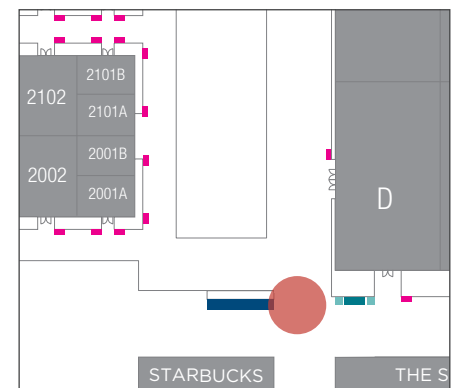

MEETING ROOM ENTRANCE DISPLAYS

Bellini, Titian, Veronese, Bassano,
The Venetian Ballroom

DISPLAY CODE: MRL2 (ROOM #)

- Default:** Meeting agenda for each room
- Option 1:** Takeover display for custom graphics
- Option 2:** Replace background in Venetian Meetings posting systems *OR*
- Provide a single show graphic for all meeting rooms

OVERHEAD HORIZONTAL DISPLAYS

Two 43" Displays Each Operates Independently

LOCATION

Overhead at the exit of The Convention Center to hotel

DISPLAY CODES

OHL (Left display)

OHR (Right display)

DISPLAY CONTENT

Default: The Venetian promo loop

THREE-SCREEN ARRAY

One 86" Digital Display Two 43" Digital Displays

LOCATION

The Convention Center entrance on the right

DISPLAY CONTENT

Default: Horizontal – The Venetian promo loop

Vertical – Interactive Wayfinder

POP2-L/POP2-R Option 1 – Takeover display with custom graphics

POP2-L/POP2-R Option 2 – Brand the existing interactive Wayfinders

POP2-M – Takeover display with custom graphics