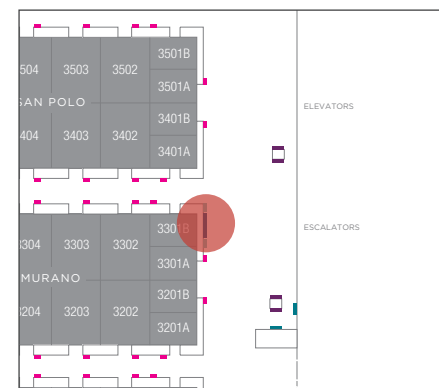

LOCATION

The Convention Center Level 3 by Murano Ballroom

DEFAULT CONTENT

Venetian Meetings postings template

DISPLAY CODE: EDB3-1

VERTICAL DISPLAY

Two 43" Digital Displays

LOCATION

Flanks the Event Directory Board

DEFAULT CONTENT

Interactive Wayfinder

DISPLAY CODES

VL3L (*Left display*)

VL3R (*Right display*)

The Convention Center

VERTICAL MOBILE UNITS

Two Double-Sided Units
Four 43" Digital Displays
Each can operate independently

LOCATION

Level 3 escalator landings (*East and west*)

DISPLAY CONTENT

Default: The Venetian promo loop

DISPLAY CODES

VMUL3Eelv (*East – faces elevator*)
VMUL3Eesc (*East – faces escalator*)
VMUL3Wwall (*West – faces wall*)
VMUL3Wesc (*West – faces escalator*)