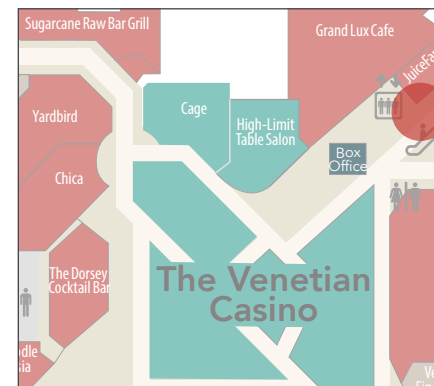

The Palazzo tower

THE PALAZZO TOWER ROTUNDA – LED

LOCATION

The entrance/exit to The Palazzo® tower guest elevators and across from Starbucks

DISPLAY CODE: PALRO

Default: The Venetian promo loop

Option 1: Takeover display with custom graphics

Option 2: Includes one advertisement placed within the existing digital promotion loop

The Venetian tower

ESCALATOR OVERHEAD

LOCATION

Descending escalator from porte cochere entrance towards casino level

DISPLAY CODE: ESCOH

Default: The Venetian promo loop

Option 1: Takeover display with custom graphics

Option 2: Includes one advertisement placed within the existing digital promotion loop

The Venetian tower

RESTAURANT ROW

LOCATION

Restaurant Row is at the center of both towers

DISPLAY CODES

RROWS

RROWN

RROWE

RROWW

DISPLAY CONTENT

Default: The Venetian promo loop