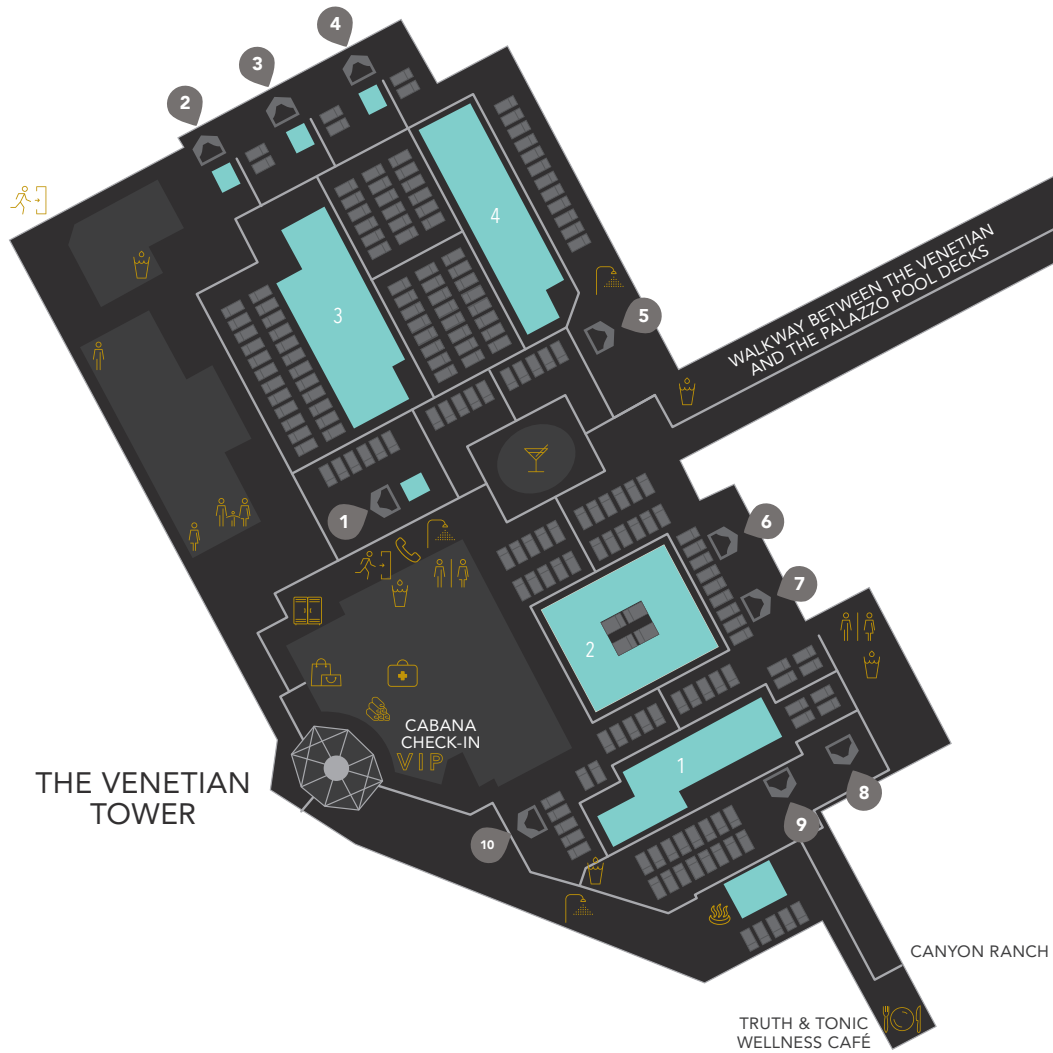

One content channel plays to all 42 displays

The Venetian Resort

THE VENETIAN POOL DECK

Full Buyout

LOCATION

The Venetian tower

DISPLAY CODE: VPOOLCAB-
CABANA CHANNEL

One content channel plays to all displays

THE PALAZZO POOL DECK

Full Buyout

LOCATION

The Palazzo tower

DISPLAY CODE: PPOOLCAB – CABANA CHANNEL

One content channel plays to all displays

THE VENETIAN CONVENTION & EXPO CENTER LAS VEGAS

LEVEL 1

The Convention Center

EVENT DIRECTORY BOARD

Nine 55" Digital Displays

LOCATION

Outside of Marco Polo Ballroom

DISPLAY SCREEN OPTIONS

Option 1: All 9 screens

Option 2: 6 screens out of 9