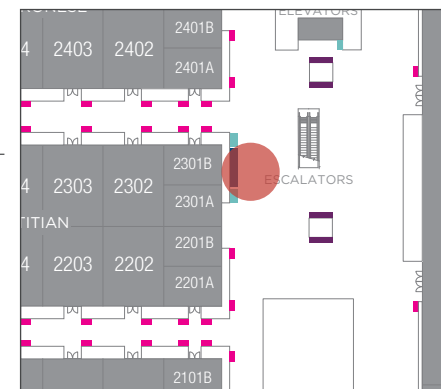

POP1-L/POP1-R Option 2 – Brand the existing interactive Wayfinders

POP1-M – Takeover display with custom graphics

The Convention Center

EVENT DIRECTORY BOARD

Nine 55" Digital Displays

LOCATION

Outside the Titian Ballroom facing elevators

Two 43" Digital Displays

LOCATION

Flanks the Event Directory Board

DISPLAY CONTENT

Default: Interactive Wayfinder

Option 1: Takeover display for custom loop

Option 2: Brand the existing interactive Wayfinders

DISPLAY CODES

VL2L (*Left display*)

VL2R (*Right display*)

The Convention Center

VERTICAL MOBILE UNITS

Four 43" Digital Displays
Two Double-Sided Units
Each Operates Independently

LOCATION

Elevator landings *East and west*

DISPLAY CODES

VMUL2Eelv (*East – faces elevator*)

VMUL2Eesc (*East – faces escalator*)

VMUL2Wwall (*West – faces wall*)

VMUL2Wesc (*West – faces escalator*)

DISPLAY CONTENT

Default: The Venetian promo loop

ELEVATOR LANDING