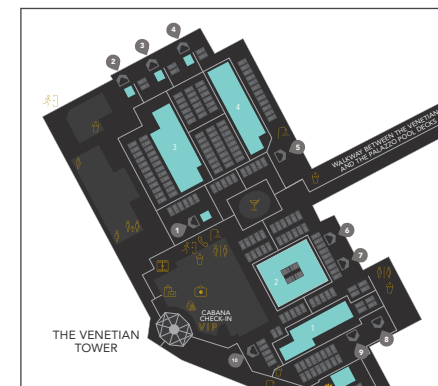

Overhead Horizontals

LOCATION

The Venetian tower

DISPLAY CODES

VHTROHL
VHTROHR

VHTROHC

THE VENETIAN THEATRE

Entrance Verticals

LOCATION

The Venetian tower

DISPLAY CODES

VHTRLT
VHTRRT

The Venetian Resort

THE VENETIAN POOL BAR

LOCATION

The Venetian tower

DISPLAY CODE: VPOOLBAR

Two content channels available to route to cabana and bar displays

The Venetian Resort

THE VENETIAN POOL CABANAS

LOCATION

The Venetian tower

DISPLAY CODE: VPOOLCAB

Two content channels available to route to cabana and bar displays