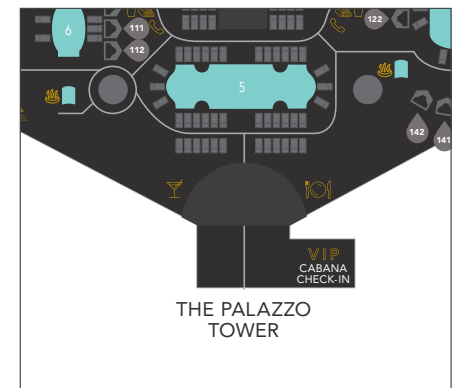

DISPLAY CODES

Lobby: PPOOL1
Check-in: PPOOL 2