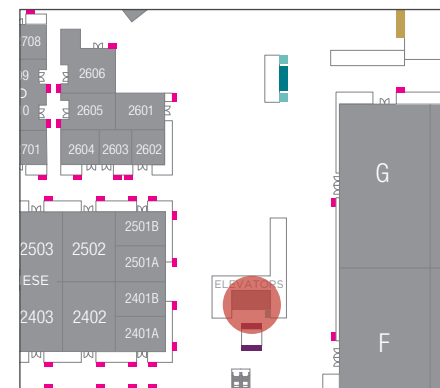

Vertical – Interactive Wayfinder

POP2-L/POP2-R Option 1 – Takeover display with custom graphics

POP2-L/POP2-R Option 2 – Brand the existing interactive Wayfinders

POP2-M – Takeover display with custom graphics

DISPLAY CODES

POP2-L (Left – 43" vertical)

POP2-M (Middle – 86" horizontal)

POP2-R (Right – 43" vertical)

The Convention Center

ELEVATOR CABS

Two 19" Digital Displays

LOCATION

The Convention Center (*East side of escalators*)

Cab 1: Levels 1-5

Cab 2: Levels 2-5

DISPLAY CONTENT

Default: The Venetian promo loop

DISPLAY CODE: CCELV

THE VENETIAN® EXPO
— LAS VEGAS —

Upper Lobby LED Display

Height: 8.86' Width: 15.75' 1.5mm

LOCATION

Top of escalators near The Convention Center
Level 2 threshold

DISPLAY CODE: EXULED

The Venetian Expo

Upper Lobby Vertical Display

One Double-Sided Unit with Two 46" Digital Displays