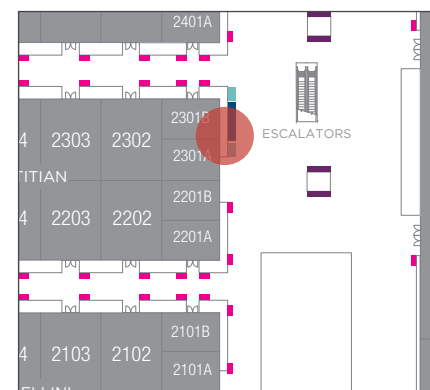

The Convention Center

EVENT DIRECTORY BOARD

Nine 55" Digital Displays

LOCATION

Outside the Titian Ballroom facing elevators

DISPLAY CODE: EDB2-2

Default Content: Venetian Meetings postings template

DISPLAY SCREEN OPTIONS

- **Option 1:** All 9 screens
- **Option 2:** 6 screens out of 9
- **Option 3:** 3 screens out of 9