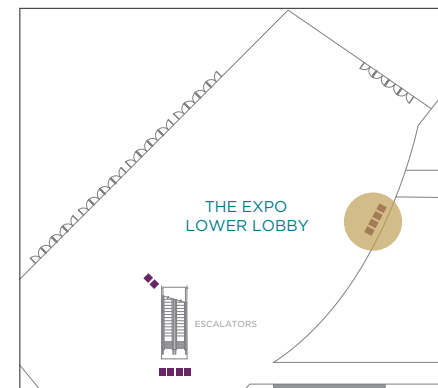

The Expo

TRIPLE VERTICAL DISPLAYS

Individual Screens Measuring 46"

LOCATION

One unit is located near the Executive Offices and Exhibit & Business Service Center

One unit is in the highly-visible area near Café Presse

DISPLAY CODES

EXL1VBS
EXL3VCP

DISPLAY CONTENT

Single piece of content or three individual files