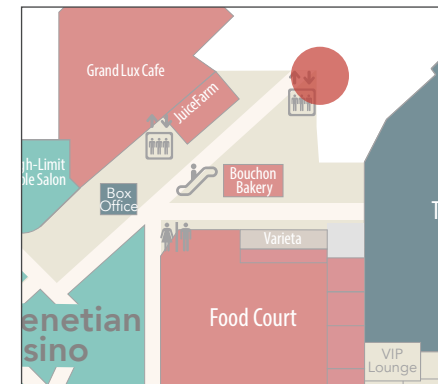

Restaurant Row is at the center of both towers

DISPLAY CODES

RROWS

RROWN

RROWE

RROWW

DISPLAY CONTENT

Default: The Venetian promo loop

Option 1: Takeover display with custom graphic

Option 2: Includes one advertisement placed within the existing digital promotion loop

IN-SUITE TELEVISION CHANNEL

LOCATION

Suites Total 7,094

The Venetian Resort

THE VENETIAN HOTEL GUEST ELEVATOR LANDINGS

LOCATION

86" at the end of the row of elevator cabs on floors 1 and 2 of The Venetian Resort

DISPLAY CODES

Casino Level	Shopping Level
VELC- L	VELS- L
VELC- M	VELS- M
VELC- H	VELS- H

DISPLAY CONTENT

Default: The Venetian promo loop

Option 1: Takeover display with custom graphics

Option 2: Includes one advertisement placed within the existing digital promotion loop

The Venetian Resort

THE PALAZZO HOTEL GUEST ELEVATOR LANDINGS