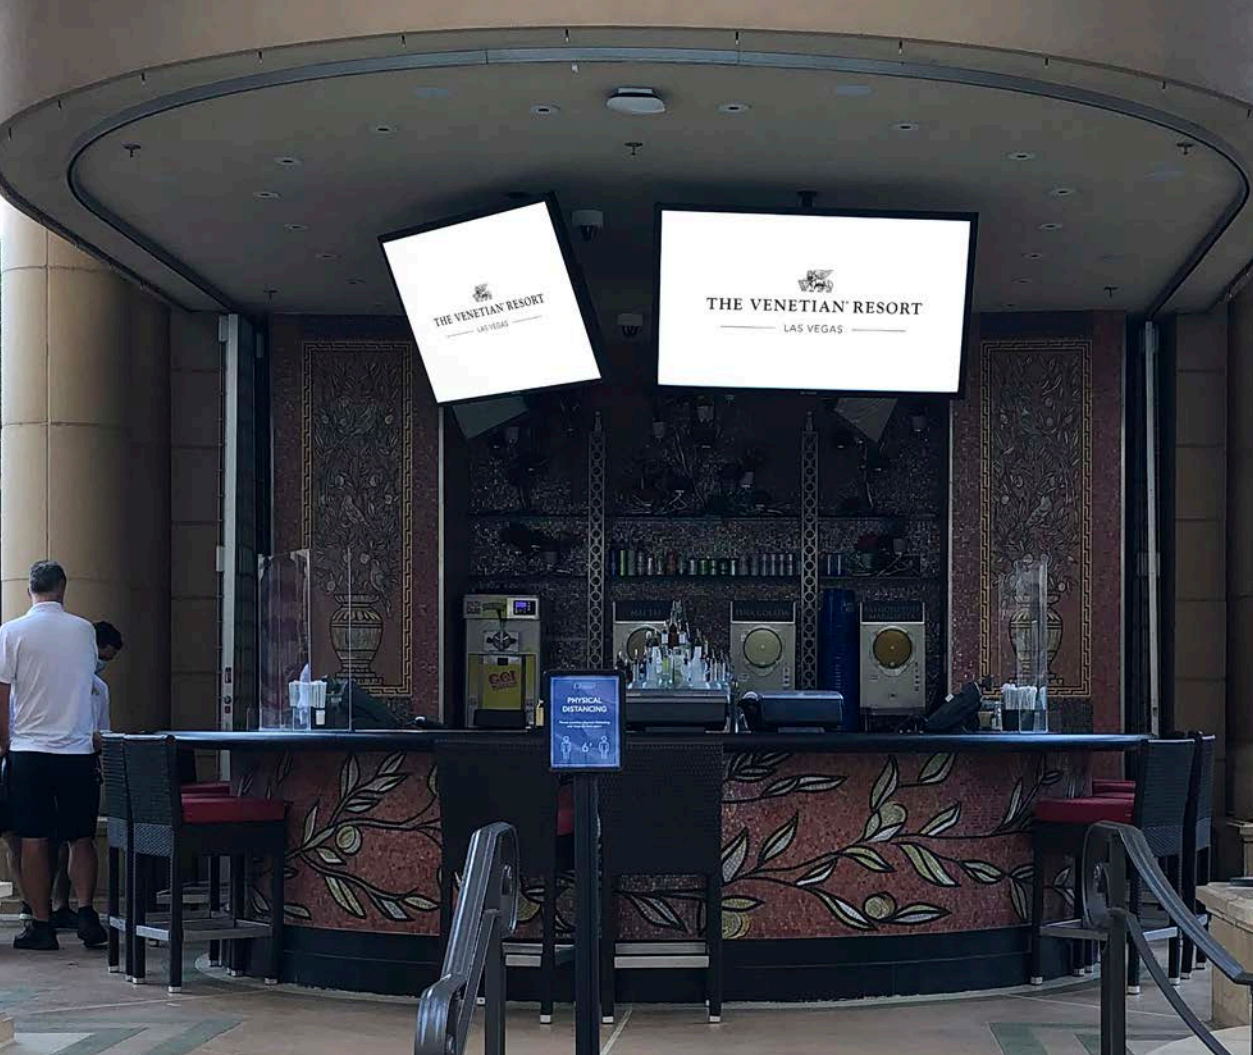

THE PALAZZO POOL ENTRANCE

LOCATION

Lobby retail wall
Cabana check-in

DISPLAY CODES

Lobby: PPOOL1
Check-in: PPOOL 2

The Palazzo tower

THE PALAZZO POOL

LOCATION