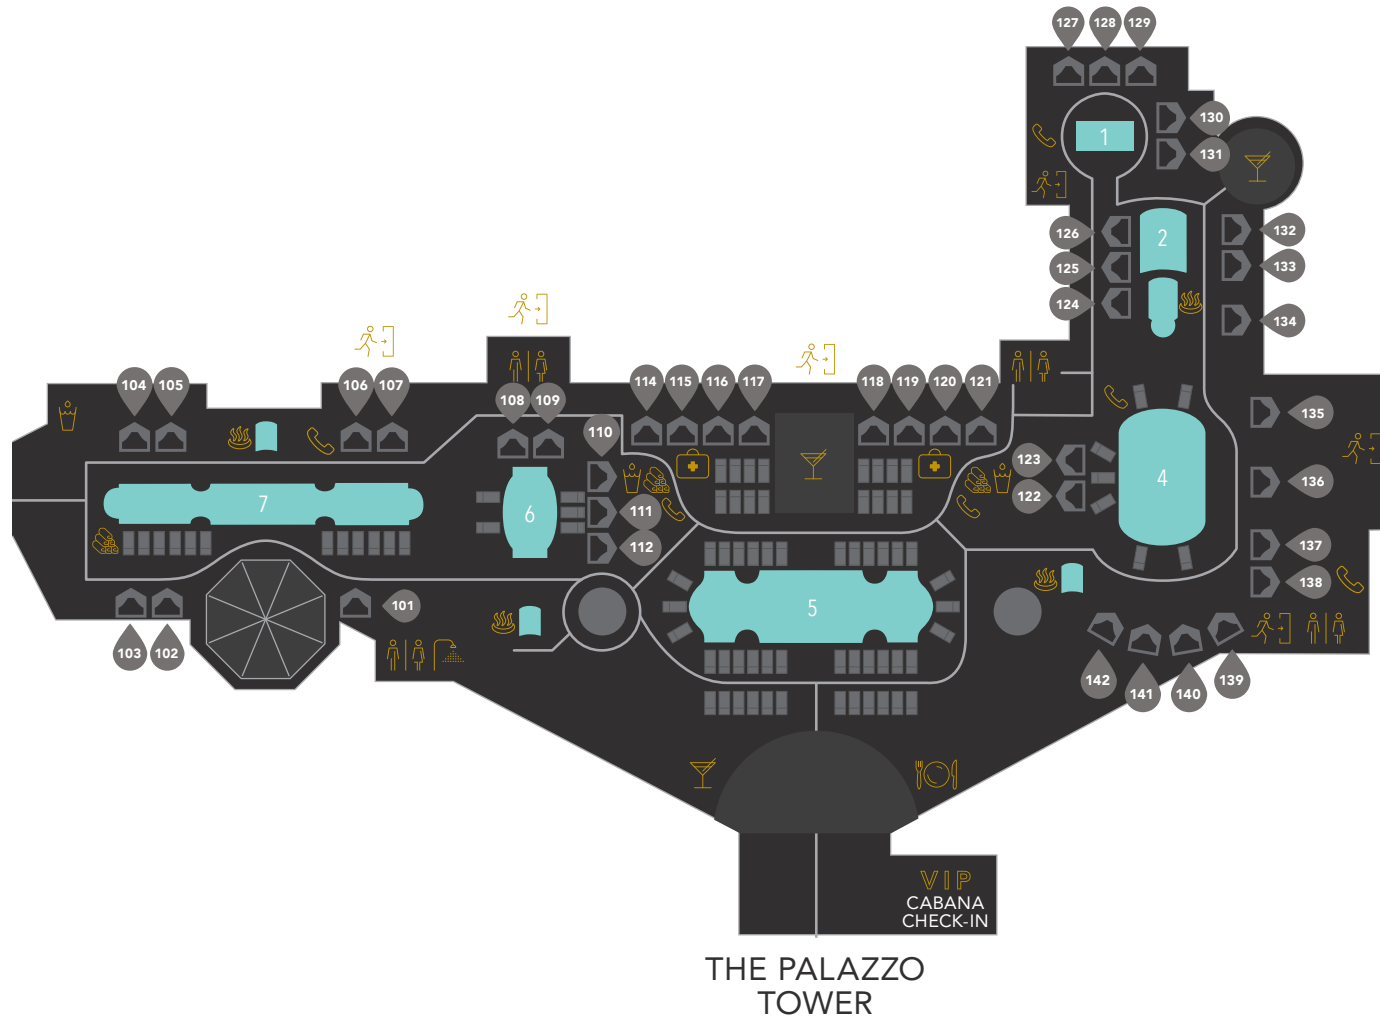

One content channel plays to all 42 displays

The Venetian Resort

THE VENETIAN POOL DECK

Full Buyout

LOCATION

The Venetian tower

DISPLAY CODE: VPOOLCAB-
CABANA CHANNEL

One content channel plays to all displays

THE PALAZZO POOL DECK

Full Buyout

LOCATION

The Palazzo tower

DISPLAY CODE: PPOOLCAB – CABANA CHANNEL

One content channel plays to all displays

THE VENETIAN CONVENTION & EXPO CENTER LAS VEGAS

LEVEL 1