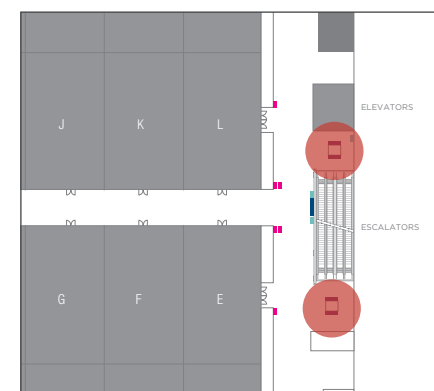

THE CONVENTION CENTER

LEVEL 5

EVENT DIRECTORY BOARD

Nine 55" Digital Displays

LOCATION

The Convention Center Level 5 across from
The Palazzo Ballroom

DEFAULT CONTENT

Venetian Meetings postings template

DISPLAY CONTENT

Default: The Venetian promo loop

DISPLAY CODES

VMUL5Eelv (*East – faces elevator*)
VMUL5Eesc (*East – faces escalator*)
VMUL5Wwall (*West – faces wall*)
VMUL5Wesc (*West – faces escalator*)