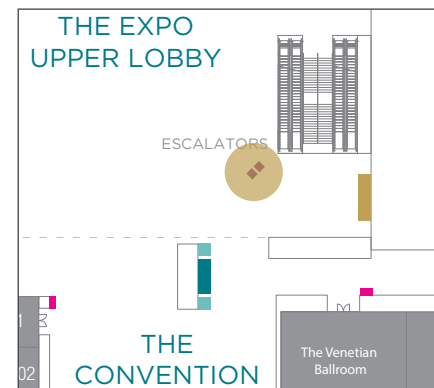

The Convention Center (*East side of escalators*)

Cab 1: Levels 1-5

Cab 2: Levels 2-5

DISPLAY CONTENT

Default: The Venetian promo loop

DISPLAY CODE: CCELV

THE VENETIAN® EXPO
— LAS VEGAS —

Upper Lobby LED Display

Height: 8.86' Width: 15.75' 1.5mm

LOCATION

Top of escalators near The Convention Center
Level 2 threshold

DISPLAY CODE: EXULED

The Venetian Expo

Upper Lobby Vertical Display

One Double-Sided Unit with Two 46" Digital Displays

LOCATION

Top of the escalator, at threshold between The Expo and The Convention Center Level 2

DISPLAY CODES

EXUVESC (*Faces escalators*)

EXUVLOB (*Faces lobby*)

Café Presse Horizontal Display

Five 55" Digital Displays

LOCATION

Near Hall B entrance, stairs, and guest elevator

DISPLAY CODES

EXUCP1 / EXUCP2 / EXUCP3 / EXUCP4 / EXUCP5

THE CONVENTION CENTER

LEVEL 3

EVENT DIRECTORY BOARD

Nine 55" Digital Displays