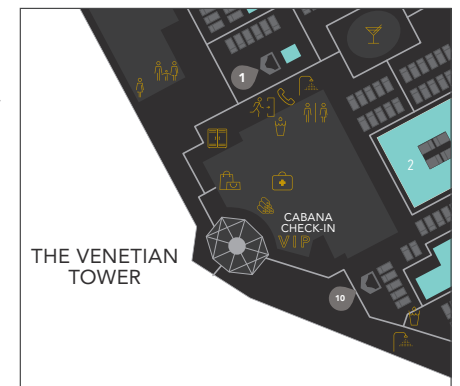

LOCATION

The Venetian tower

DISPLAY CODES

VHTRLT
VHTRRT

The Venetian Resort

THE VENETIAN POOL BAR

LOCATION

The Venetian tower

DISPLAY CODE: VPOOLBAR

Two content channels available to route to cabana and bar displays

The Venetian Resort

THE VENETIAN POOL CABANAS

LOCATION

The Venetian tower

DISPLAY CODE: VPOOLCAB

Two content channels available to route to cabana and bar displays

The Venetian Resort

THE VENETIAN POOL ENTRY CHECK-IN

LOCATION

Towel desk
VIP cabana check-in

DISPLAY CODES

VPOOL1
VPOOL2
VPOOL3

RETAIL

The Palazzo tower