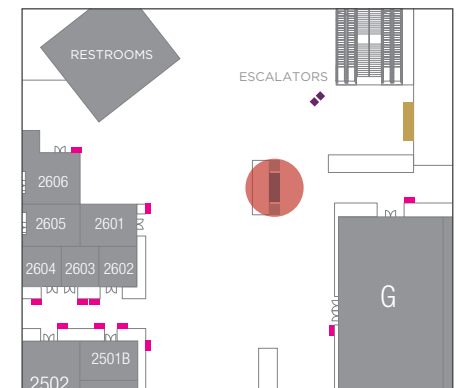

Default: The Venetian promo loop

THREE-SCREEN ARRAY

One 86" Digital Display Two 43" Digital Displays

LOCATION

The Convention Center entrance on the right

DISPLAY CONTENT

Default: Horizontal – The Venetian promo loop

Vertical – Interactive Wayfinder

POP2-L/POP2-R Option 1 – Takeover display with custom graphics

POP2-L/POP2-R Option 2 – Brand the existing interactive Wayfinders

POP2-M – Takeover display with custom graphics

DISPLAY CODES

POP2-L (Left – 43" vertical)

POP2-M (Middle – 86" horizontal)

POP2-R (Right – 43" vertical)

The Convention Center

ELEVATOR CABS

Two 19" Digital Displays

LOCATION