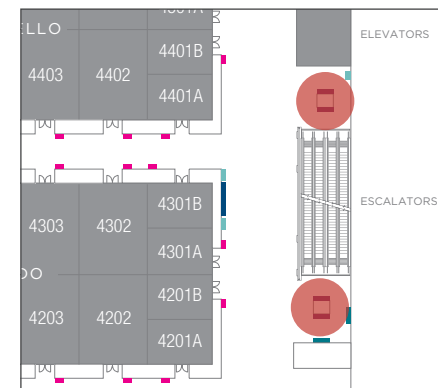

DISPLAY CONTENT

Default: Level 4 escalator landings (*East and west*)

DISPLAY CODES

VMUL4Eelv (*East – faces elevator*)

VMUL4Eesc (*East – faces escalator*)

VMUL4Wwall (*West – faces wall*)

VMUL4Wesc (*West – faces escalator*)

LANDING DISPLAYS

Two 98" Digital Displays

LOCATION

The Convention Center Level 4 on the west landing, the escalator-only side

DEFAULT CONTENT

The Venetian promo loop

DISPLAY CODES

L4LS