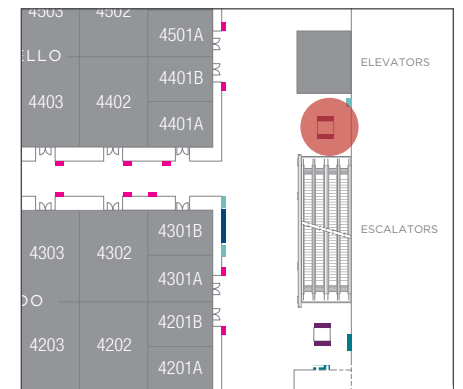

LANDING DISPLAYS

Two 98" Digital Displays

LOCATION

The Convention Center Level 4 on the west landing, the escalator-only side

DEFAULT CONTENT

The Venetian promo loop

DISPLAY CODES

L4LS

L4LW

ELEVATOR LANDING

One 43" Digital Display

LOCATION

Right of elevators

DEFAULT CONTENT

The Venetian promo loop

DISPLAY CODE: L4ELV

The Convention Center

MEETING ROOM ENTRANCE DISPLAYS

Delfino, Lando, Marcello, Zeno

68 Digital Displays with one display per meeting room

DISPLAY CODE: MRL4 (ROOM #)

Notes: The default content displays the meeting agenda for each

THE CONVENTION CENTER

LEVEL 5

EVENT DIRECTORY BOARD

Nine 55" Digital Displays

LOCATION

The Convention Center Level 5 across from
The Palazzo Ballroom

DEFAULT CONTENT

Venetian Meetings postings template