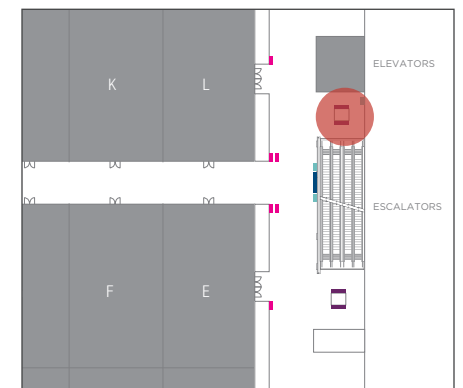

ELEVATOR LANDING

One 43" Digital Display

LOCATION

Right of elevators

DEFAULT CONTENT

The Venetian promo loop

DISPLAY CODE: L5ELV