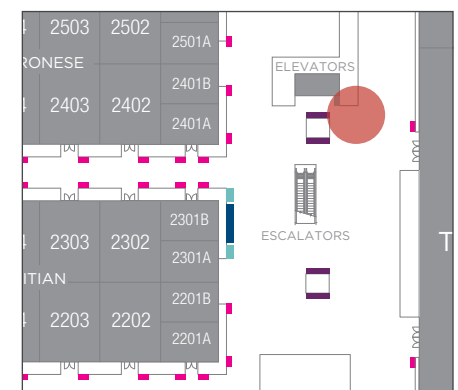

DISPLAY CODES

VMUL2Eelv (*East – faces elevator*)

VMUL2Eesc (*East – faces escalator*)

VMUL2Wwall (*West – faces wall*)

VMUL2Wesc (*West – faces escalator*)

DISPLAY CONTENT

Default: The Venetian promo loop

ELEVATOR LANDING

43" Digital Display

LOCATION

Right of the elevators

DISPLAY CODE: L2ELV

Default: The Venetian promo loop

Option 1: Takeover display for custom loop

Option 2: Brand the existing interactive Wayfinders

The Convention Center

MEETING ROOM ENTRANCE DISPLAYS

Bellini, Titian, Veronese, Bassano,
The Venetian Ballroom

DISPLAY CODE: MRL2 (ROOM #)

- Default:** Meeting agenda for each room
- Option 1:** Takeover display for custom graphics
- Option 2:** Replace background in Venetian Meetings posting systems *OR*
- Provide a single show graphic for all meeting rooms