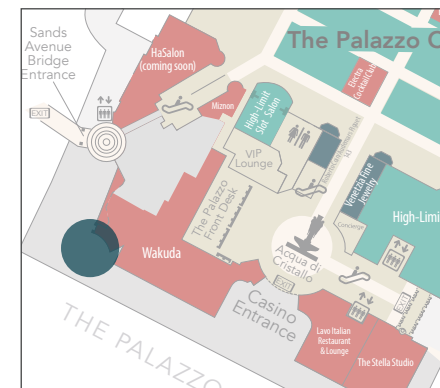

Advertisement is for a maximum of a four-day duration. Existing promo loop varies in duration. Sponsor Advertisements need to include program branding in at least 20% of the design specifications.