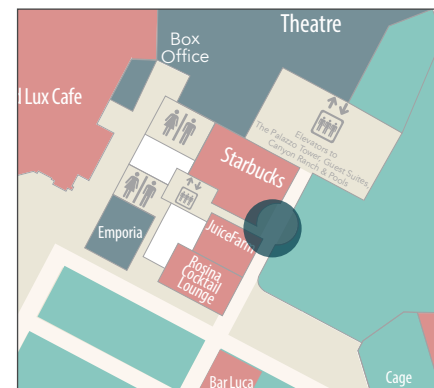

The Palazzo tower

THE PALAZZO TOWER ROTUNDA – LED

LOCATION

The entrance/exit to The Palazzo® tower guest elevators and across from Starbucks

DISPLAY CODE: PALRO

Default: The Venetian promo loop

Option 1: Takeover display with custom graphics

Option 2: Includes one advertisement placed within the existing digital promotion loop

The Venetian tower

ESCALATOR OVERHEAD

LOCATION

Descending escalator from porte cochere entrance towards casino level

DISPLAY CODE: ESCOH

Default: The Venetian promo loop

Option 1: Takeover display with custom graphics

Option 2: Includes one advertisement placed within the existing digital promotion loop

The Venetian tower

RESTAURANT ROW

LOCATION

Restaurant Row is at the center of both towers

DISPLAY CODES

RROWS

RROWN

RROWE

RROWW

DISPLAY CONTENT

Default: The Venetian promo loop