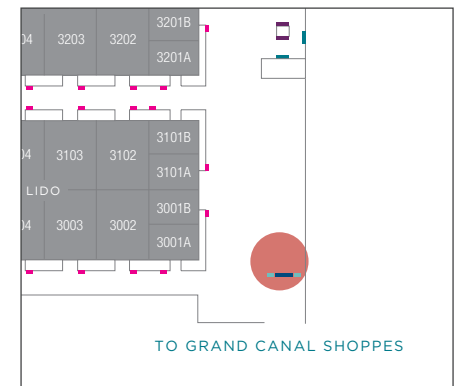

LOCATION

Entrance to The Convention Center from Grand Canal Shoppes®

DEFAULT CONTENT

The Venetian promo loop

DISPLAY CODE: EDB3-2

VERTICAL DISPLAY

Two 43" Digital Displays

LOCATION

Flanks the Event Directory Board

DEFAULT CONTENT

Interactive Wayfinder

DISPLAY CODES

VL3-1L (*Left display*)

VL3-1R (*Right display*)

EVENT DIRECTORY BOARD

Nine 55" Digital Displays

LOCATION

The Convention Center Level 3 by Murano Ballroom

DEFAULT CONTENT

Venetian Meetings postings template

DISPLAY CODE: EDB3-1

VERTICAL DISPLAY

Two 43" Digital Displays

LOCATION