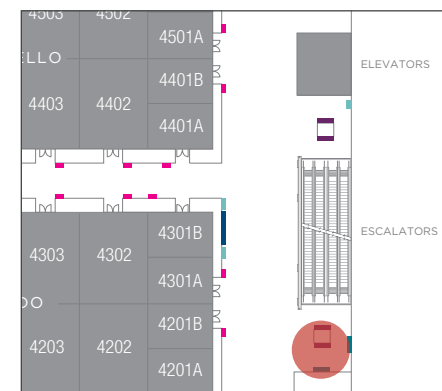

LANDING DISPLAYS

Two 98" Digital Displays

LOCATION

The Convention Center Level 4 on the west landing, the escalator-only side

DEFAULT CONTENT

The Venetian promo loop

DISPLAY CODES

L4LS

L4LW

ELEVATOR LANDING

One 43" Digital Display

LOCATION

Right of elevators

DEFAULT CONTENT

The Venetian promo loop

DISPLAY CODE: L4ELV