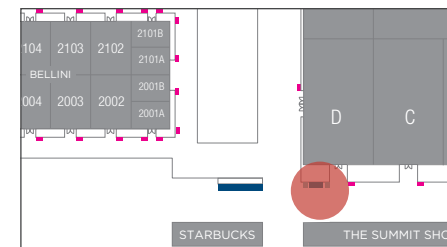

POP1-L (Left – 43" vertical)

POP1-M (Middle – 86" horizontal)

POP1-R (Right – 43" vertical)

DISPLAY CONTENT

Default: Horizontal – The Venetian promo loop

Vertical – Interactive Wayfinder

POP1-L/POP1-R Option 1 – Takeover display with custom graphics

POP1-L/POP1-R Option 2 – Brand the existing interactive Wayfinders

POP1-M – Takeover display with custom graphics

The Convention Center

EVENT DIRECTORY BOARD

Nine 55" Digital Displays

LOCATION

Outside the Titian Ballroom facing elevators