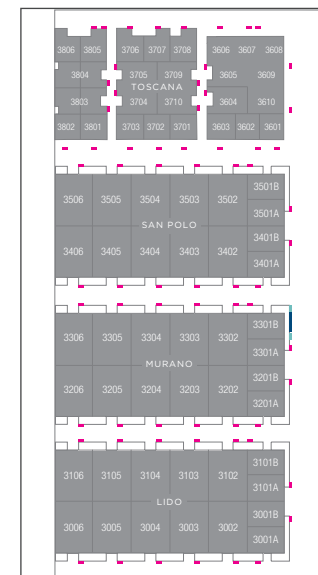

DISPLAY CODE: L3ELV

The Convention Center

MEETING ROOM ENTRANCE DISPLAYS

Lido, Murano, San Polo, Toscana

68 Digital Displays with one display per meeting room

DISPLAY CODE: MRL3 (ROOM #)

Notes: The default content displays the meeting agenda for each

Murano

THE CONVENTION CENTER

LEVEL 4

EVENT DIRECTORY BOARD

Nine 55" Digital Displays

LOCATION

The Convention Center by Lando Ballroom

DEFAULT CONTENT