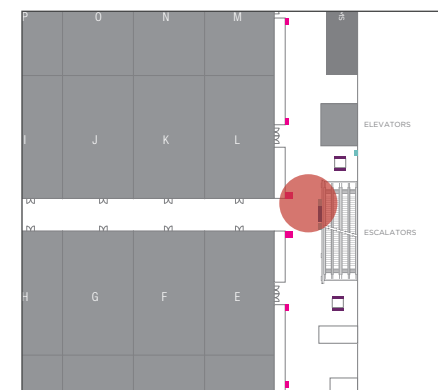

EVENT DIRECTORY BOARD

Nine 55" Digital Displays

LOCATION

The Convention Center Level 5 across from
The Palazzo Ballroom

DEFAULT CONTENT

Venetian Meetings postings template

DISPLAY CODE: EDB5