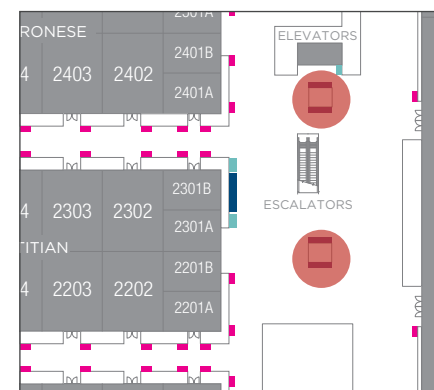

DISPLAY CODES

VL2L (*Left display*)

VL2R (*Right display*)

The Convention Center

VERTICAL MOBILE UNITS

Four 43" Digital Displays
Two Double-Sided Units
Each Operates Independently

LOCATION

Elevator landings *East and west*

DISPLAY CODES

VMUL2Eelv (*East – faces elevator*)

VMUL2Eesc (*East – faces escalator*)

VMUL2Wwall (*West – faces wall*)

VMUL2Wesc (*West – faces escalator*)

DISPLAY CONTENT

Default: The Venetian promo loop

ELEVATOR LANDING

43" Digital Display

LOCATION

Right of the elevators

DISPLAY CODE: L2ELV

Default: The Venetian promo loop

Option 1: Takeover display for custom loop

Option 2: Brand the existing interactive Wayfinders

The Convention Center