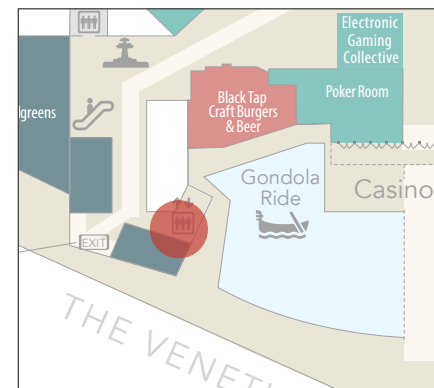

The Venetian tower

MAIN MARQUEE

LOCATION

Marquee faces northbound traffic on Las Vegas Boulevard

SPECS

Height 66'
Width 31'
Single-sided
10mm

DISPLAY CODE: VM

Default: The Venetian® promo loop

Includes one advertisement placed within the existing digital promotion loop

Advertisement is for a maximum of a four-day duration. Existing promo loop varies in duration. Sponsor Advertisements need to include program branding in at least 20% of the design specifications.