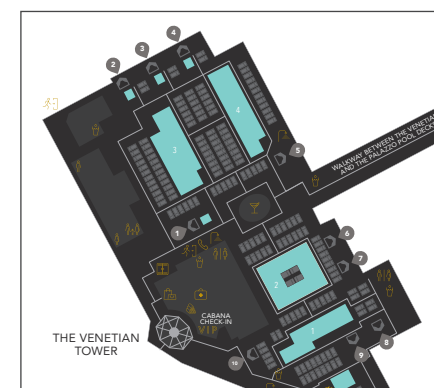

DIGITAL SIGNAGE OPPORTUNITIES GUIDE

THE VENETIAN® RESORT LAS VEGAS

The Venetian tower

MAIN MARQUEE

LOCATION

Marquee faces northbound traffic on Las Vegas Boulevard

SPECS

Height 66'
Width 31'
Single-sided
10mm

Overhead Horizontals

LOCATION

The Venetian tower

DISPLAY CODES

VHTROHL
VHTROHR

VHTROHC

THE VENETIAN THEATRE

Entrance Verticals

LOCATION

The Venetian tower

DISPLAY CODES

VHTRLT
VHTRRT

The Venetian Resort

THE VENETIAN POOL BAR

LOCATION

The Venetian tower

DISPLAY CODE: VPOOLBAR

Two content channels available to route to cabana and bar displays

The Venetian Resort

THE VENETIAN POOL CABANAS

LOCATION

The Venetian tower

DISPLAY CODE: VPOOLCAB

Two content channels available to route to cabana and bar displays