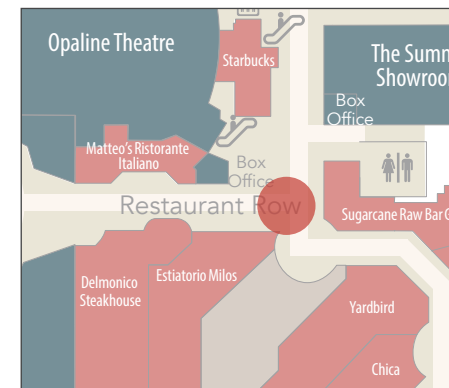

Default: The Venetian promo loop

Option 1: Takeover display with custom graphics

Option 2: Includes one advertisement placed within the existing digital promotion loop

The Venetian tower

RESTAURANT ROW

LOCATION

Restaurant Row is at the center of both towers

DISPLAY CODES

RROWS

RROWN

RROWE

RROWW

DISPLAY CONTENT

Default: The Venetian promo loop

Option 1: Takeover display with custom graphic

Option 2: Includes one advertisement placed within the existing digital promotion loop

IN-SUITE TELEVISION CHANNEL

LOCATION

Suites Total 7,094

The Venetian Resort

THE VENETIAN HOTEL GUEST ELEVATOR LANDINGS

LOCATION

86" at the end of the row of elevator cabs on floors 1 and 2 of The Venetian Resort

DISPLAY CODES

Casino Level	Shopping Level
VELC- L	VELS- L
VELC- M	VELS- M
VELC- H	VELS- H