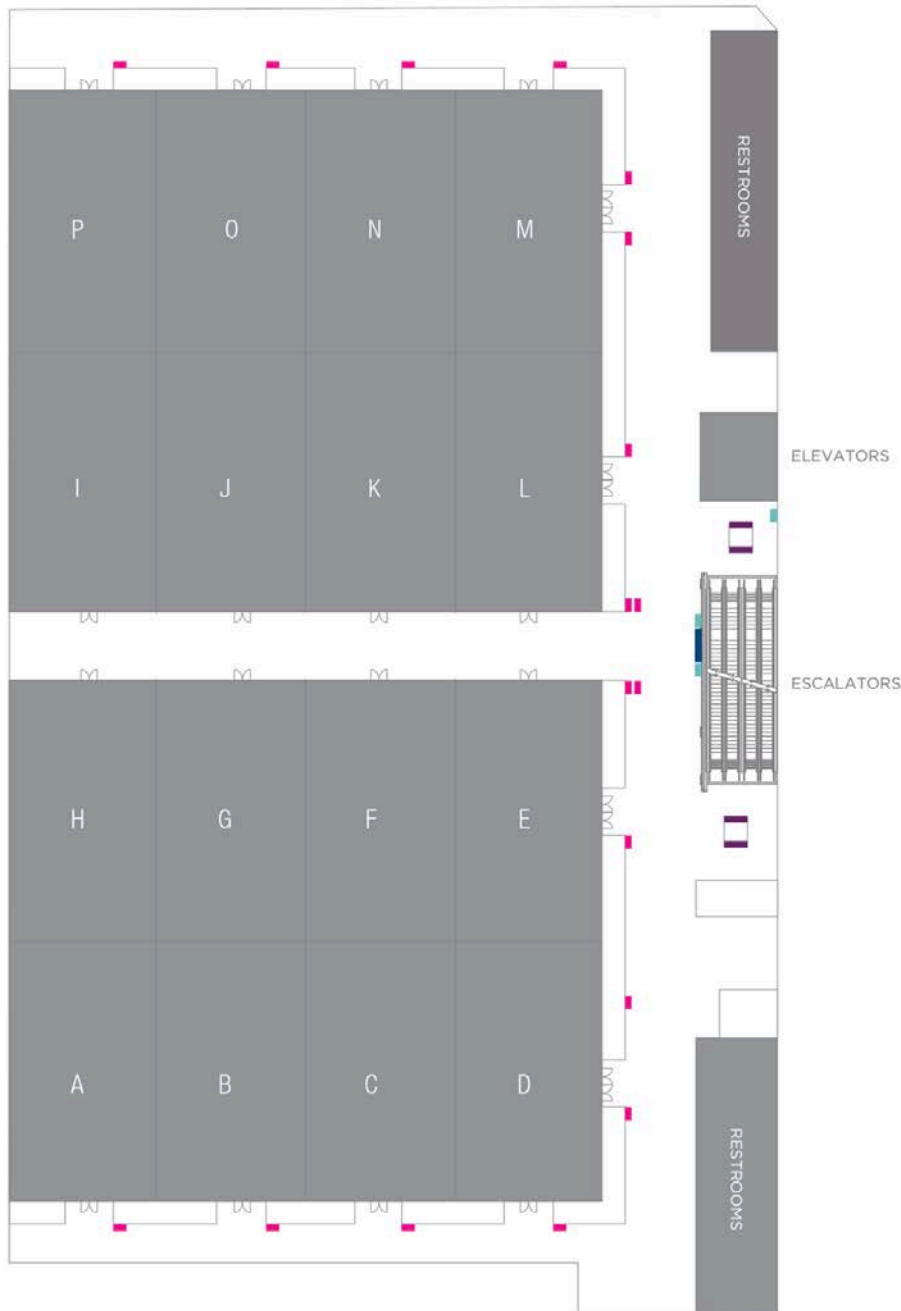

The Palazzo Ballroom

14 Digital Displays with One Display
per Meeting Room

DISPLAY CODE: MRL5 (ROOM LETTER)

Notes: The default content displays the meeting
agenda for each room

ELEVATOR LANDING

One 43" Digital Display