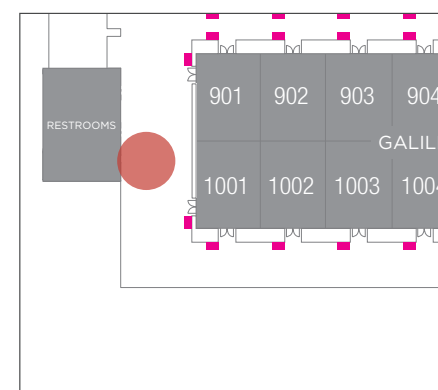

The Convention Center

ELEVATOR LANDING

One 43" Digital Display

LOCATION

Right of the elevator

DISPLAY CODE: L1ELV

Default: The Venetian promo loop

Option 1: Takeover display for custom loop

Option 2: Brand the existing interactive Wayfinders