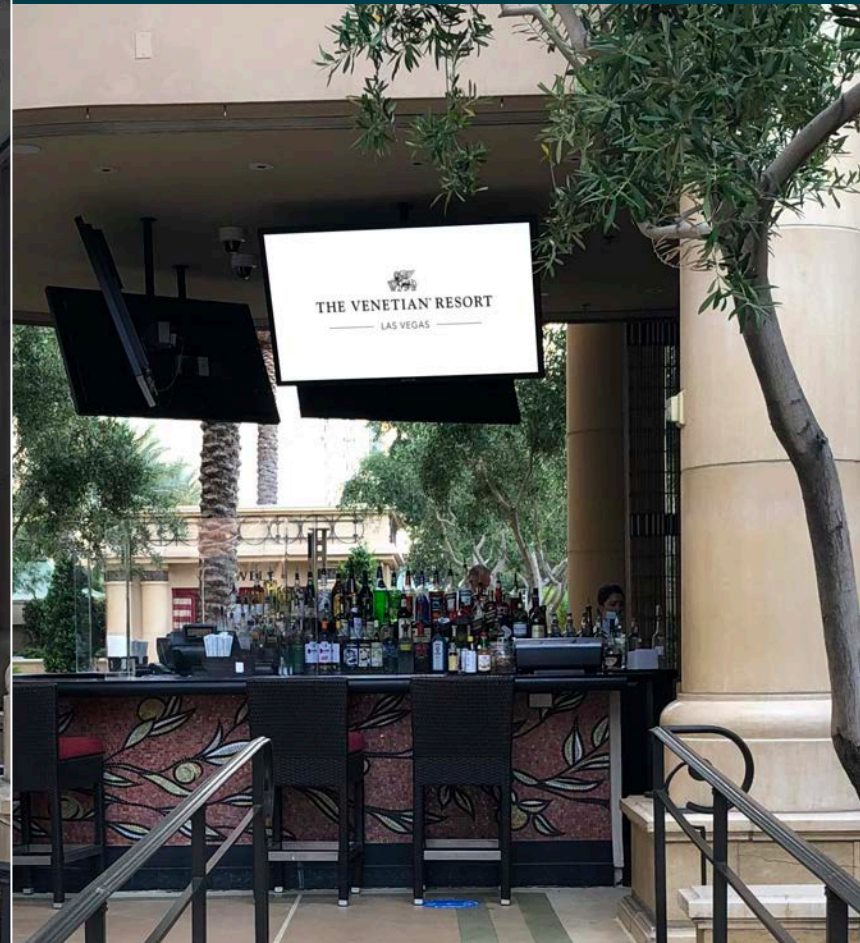

THE PALAZZO POOL ENTRANCE

LOCATION

Lobby retail wall
Cabana check-in

DISPLAY CODES

Lobby: PPOOL1
Check-in: PPOOL 2

The Palazzo tower

THE PALAZZO POOL

LOCATION