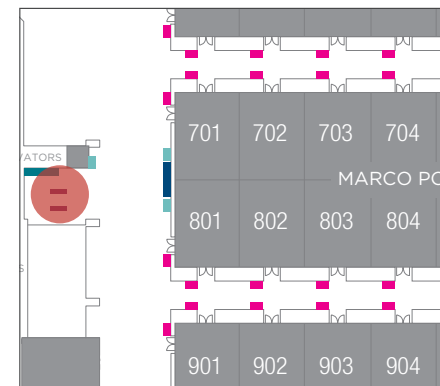

VL1L (*Left display*)

VL1R (*Right display*)

DISPLAY CONTENT

Default: Interactive Wayfinder

Option 1: Takeover display for custom loop

Option 2: Brand the existing interactive Wayfinders

The Convention Center

LANDING DISPLAY

One 98" Digital Display

LOCATION

Next to shuttle transportation doors

DISPLAY CODE: L1L

Default: The Venetian promo loop

The Convention Center

VERTICAL MOBILE UNITS

Two 43" Digital Displays

LOCATION

Next to shuttle transportation doors

DISPLAY CODES

VMUL1Eelv (*East – faces elevator*)

VMUL1Eesc (*East – faces escalator*)

DISPLAY CONTENT

Default: The Venetian promo loop