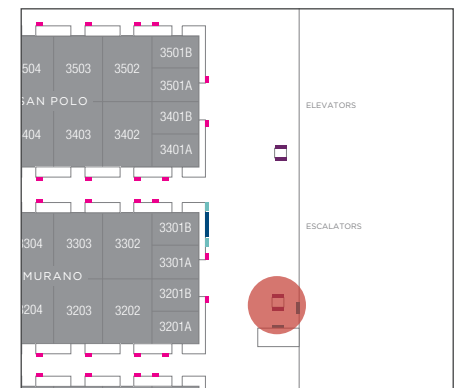

The Convention Center

LANDING DISPLAYS

Two 98" Digital Displays

LOCATION

The Convention Center Level 3 on the west landing, the escalator-only side

DEFAULT CONTENT

The Venetian promo loop

DISPLAY CODES

L3LS

L3LW

ELEVATOR LANDING

One 43" Digital Display

LOCATION

The Convention Center Level 3 on the west landing, the escalator-only side

DEFAULT CONTENT

The Venetian promo loop