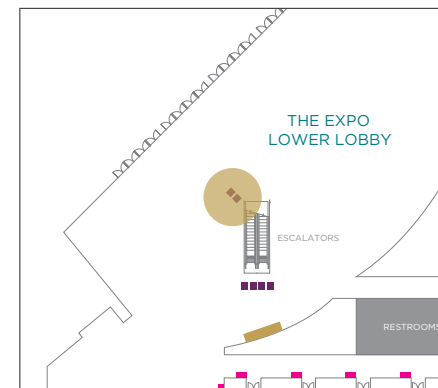

The Expo

VERTICAL DISPLAYS

One Double-Sided Unit with Two 46" Digital Displays

LOCATION

At the bottom of the escalators

DISPLAY CODES

EXLVENT (*Faces escalators*)

EXLVESC (*Faces entrance*)