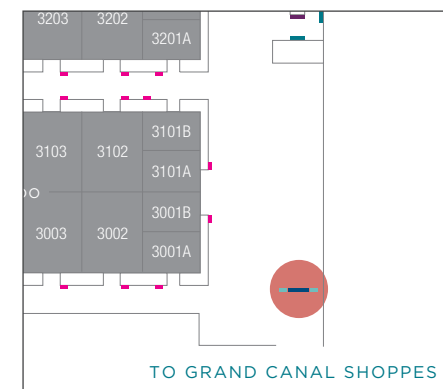

LOCATION

Top of the escalator, at threshold between The Expo and The Convention Center Level 2

DISPLAY CODES

EXUVESC (*Faces escalators*)

EXUVLOB (*Faces lobby*)

Café Presse Horizontal Display

Five 55" Digital Displays

LOCATION

Near Hall B entrance, stairs, and guest elevator

DISPLAY CODES

EXUCP1 / EXUCP2 / EXUCP3 / EXUCP4 / EXUCP5

THE CONVENTION CENTER

LEVEL 3

EVENT DIRECTORY BOARD

Nine 55" Digital Displays

LOCATION

Entrance to The Convention Center from Grand Canal Shoppes®

DEFAULT CONTENT

The Venetian promo loop

DISPLAY CODE: EDB3-2

VERTICAL DISPLAY

Two 43" Digital Displays

LOCATION