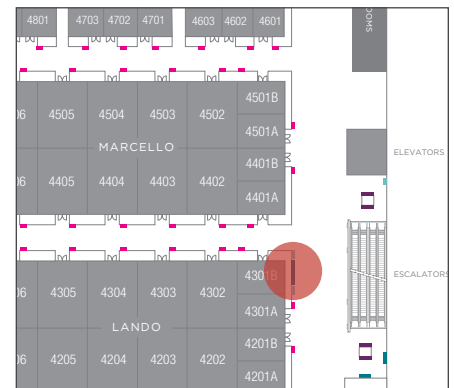

DISPLAY CODE: L3ELV

The Convention Center

MEETING ROOM ENTRANCE DISPLAYS

Lido, Murano, San Polo, Toscana

68 Digital Displays with one display per meeting room

DISPLAY CODE: MRL3 (ROOM #)

Notes: The default content displays the meeting agenda for each

Murano

THE CONVENTION CENTER

LEVEL 4

EVENT DIRECTORY BOARD

Nine 55" Digital Displays

LOCATION

The Convention Center by Lando Ballroom

DEFAULT CONTENT

Venetian Meetings postings template

DISPLAY CODE: EDB4

VERTICAL DISPLAY

Two 43" Digital Displays

LOCATION

Flanks the Event Directory Board

DEFAULT CONTENT

Interactive Wayfinder