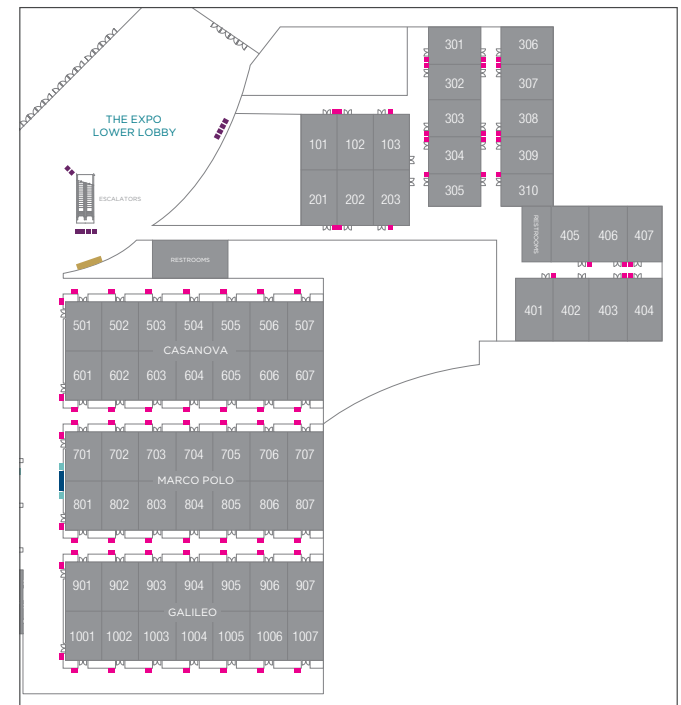

Option 2: Brand the existing interactive Wayfinders

The Convention Center

MEETING ROOM ENTRANCE DISPLAYS

Galileo, Marco Polo, Casanova

DISPLAY CODE: MRL1 (ROOM #)

- Default:** Meeting agenda for each room
- Option 1:** Takeover display for custom loop
- Option 2:** Replace background in Venetian Meetings posting systems *OR*
Provide a single show graphic for all meeting rooms

Individual Screens Measuring 46"

LOCATION

One unit is located near the Executive Offices and Exhibit & Business Service Center

One unit is in the highly-visible area near Café Presse

DISPLAY CODES

EXL1VBS
EXL3VCP