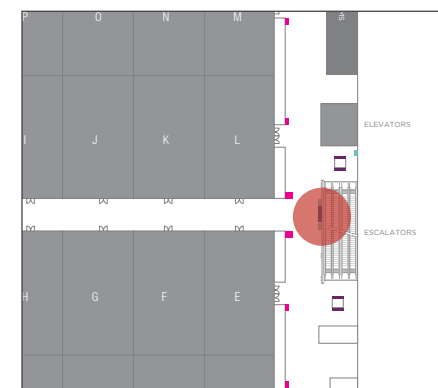

VERTICAL DISPLAY

Two 43" Digital Displays

LOCATION

Flanks the Event Directory Board

DEFAULT CONTENT

Interactive Wayfinder

DISPLAY CODES

VL5L (*Left display*)

VL5R (*Right display*)