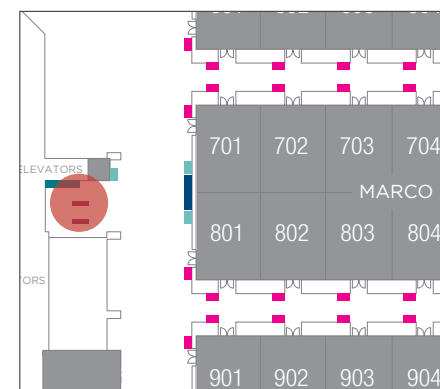

LANDING DISPLAY

One 98" Digital Display

LOCATION

Next to shuttle transportation doors

DISPLAY CODE: L1L

Default: The Venetian promo loop

The Convention Center

VERTICAL MOBILE UNITS

Two 43" Digital Displays

LOCATION

Next to shuttle transportation doors

DISPLAY CODES

VMUL1Eelv (*East – faces elevator*)

VMUL1Eesc (*East – faces escalator*)

DISPLAY CONTENT

Default: The Venetian promo loop