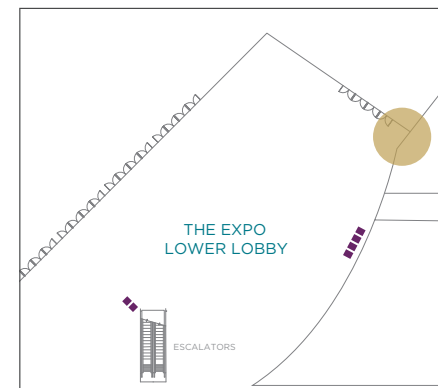

Option 2: Brand the existing interactive Wayfinders

The Convention Center

MEETING ROOM ENTRANCE DISPLAYS

Galileo, Marco Polo, Casanova

DISPLAY CODE: MRL1 (ROOM #)

- Default:** Meeting agenda for each room
- Option 1:** Takeover display for custom loop
- Option 2:** Replace background in Venetian Meetings posting systems *OR*
Provide a single show graphic for all meeting rooms

The Expo

CURVED LED DISPLAY

One 132.23" Digital Display

LOCATION

Next to Café Presse and entrance
to The Convention Center

DISPLAY CODE: EXLLED

The Expo

TRIPLE VERTICAL DISPLAYS

Individual Screens Measuring 46"

LOCATION

One unit is located near the Executive Offices and Exhibit & Business Service Center

One unit is in the highly-visible area near Café Presse

DISPLAY CODES

EXL1VBS
EXL3VCP