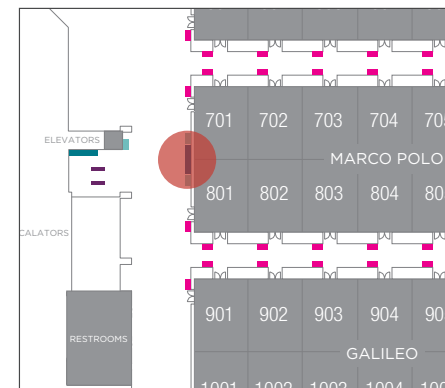

Option 3: 3 screens out of 9

DISPLAY CODE: EDB1

The Convention Center

VERTICAL DISPLAYS

Two 43" Digital Displays

LOCATION

Flanks the Event Directory Board

DISPLAY CODES

VL1L (*Left display*)

VL1R (*Right display*)

DISPLAY CONTENT

Default: Interactive Wayfinder

Option 1: Takeover display for custom loop

Option 2: Brand the existing interactive Wayfinders

The Convention Center

LANDING DISPLAY

One 98" Digital Display

LOCATION

Next to shuttle transportation doors

DISPLAY CODE: L1L

Default: The Venetian promo loop

The Convention Center

VERTICAL MOBILE UNITS

Two 43" Digital Displays

LOCATION

Next to shuttle transportation doors

DISPLAY CODES

VMUL1Eelv (*East – faces elevator*)

VMUL1Eesc (*East – faces escalator*)

DISPLAY CONTENT

Default: The Venetian promo loop