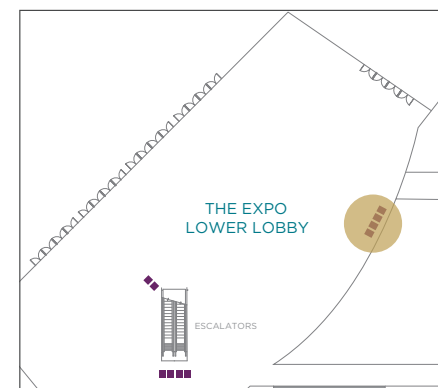

The Expo

SINGLE VERTICAL DISPLAYS

Individual Screens Measuring 46"

LOCATION

Each resides next to the triple-screen display

DISPLAY CODES

EXL1VBS

EXL1VCP