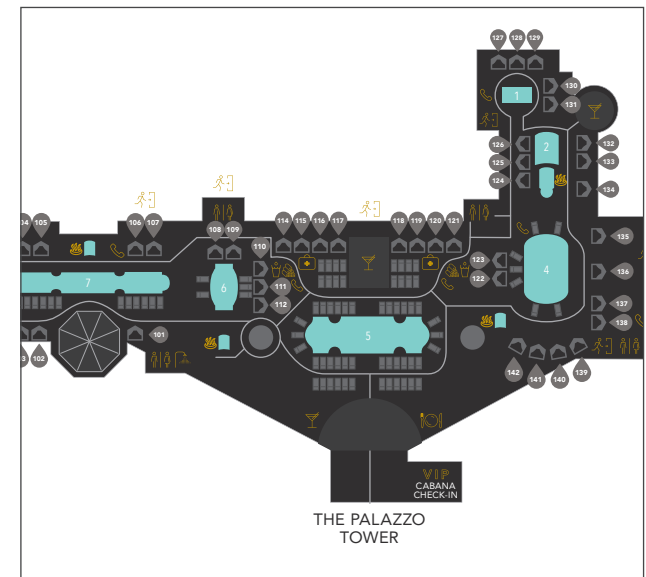

The Palazzo tower

THE PALAZZO POOL CABANAS

LOCATION

The Palazzo tower

DISPLAY CODE: PPOOLCAB

One content channel plays to all 42 displays