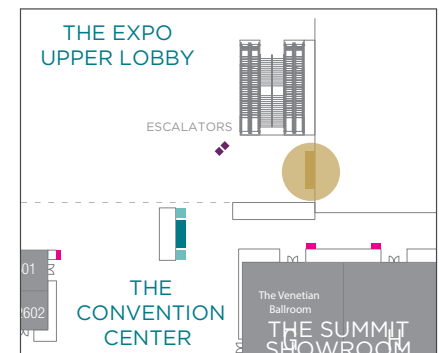

Default: The Venetian promo loop

THREE-SCREEN ARRAY

One 86" Digital Display Two 43" Digital Displays

LOCATION

The Convention Center entrance on the right

DISPLAY CONTENT

Default: Horizontal – The Venetian promo loop

The Convention Center (*East side of escalators*)

Cab 1: Levels 1-5

Cab 2: Levels 2-5

DISPLAY CONTENT

Default: The Venetian promo loop

DISPLAY CODE: CCELV

THE VENETIAN® EXPO
— LAS VEGAS —

Upper Lobby LED Display

Height: 8.86' Width: 15.75' 1.5mm

LOCATION

Top of escalators near The Convention Center
Level 2 threshold

DISPLAY CODE: EXULED

The Venetian Expo

Upper Lobby Vertical Display

One Double-Sided Unit with Two 46" Digital Displays

LOCATION

Top of the escalator, at threshold between The Expo and The Convention Center Level 2

DISPLAY CODES

EXUVESC (*Faces escalators*)

EXUVLOB (*Faces lobby*)

Café Presse Horizontal Display

Five 55" Digital Displays