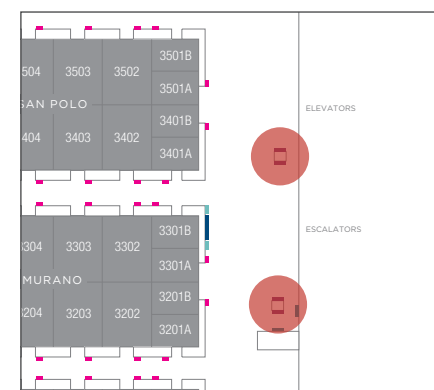

Two Double-Sided Units
Four 43" Digital Displays
Each can operate independently

LOCATION

Level 3 escalator landings (*East and west*)

DISPLAY CONTENT

Default: The Venetian promo loop

DISPLAY CODES

VMUL3Eelv (*East – faces elevator*)
VMUL3Eesc (*East – faces escalator*)
VMUL3Wwall (*West – faces wall*)
VMUL3Wesc (*West – faces escalator*)

The Convention Center

LANDING DISPLAYS

Two 98" Digital Displays

LOCATION

The Convention Center Level 3 on the west landing, the escalator-only side

DEFAULT CONTENT

The Venetian promo loop

DISPLAY CODES