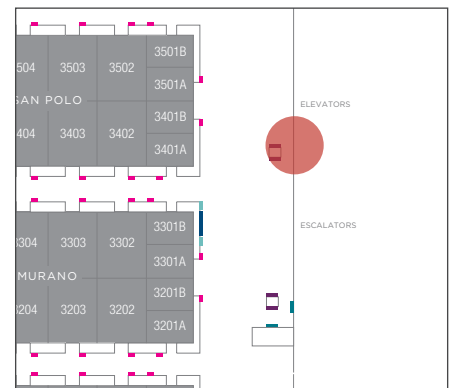

L3LS

L3LW

ELEVATOR LANDING

One 43" Digital Display

LOCATION

The Convention Center Level 3 on the west landing, the escalator-only side

DEFAULT CONTENT

The Venetian promo loop

DISPLAY CODE: L3ELV

The Convention Center

MEETING ROOM ENTRANCE DISPLAYS

Lido, Murano, San Polo, Toscana

68 Digital Displays with one display per meeting room

DISPLAY CODE: MRL3 (ROOM #)

Notes: The default content displays the meeting agenda for each