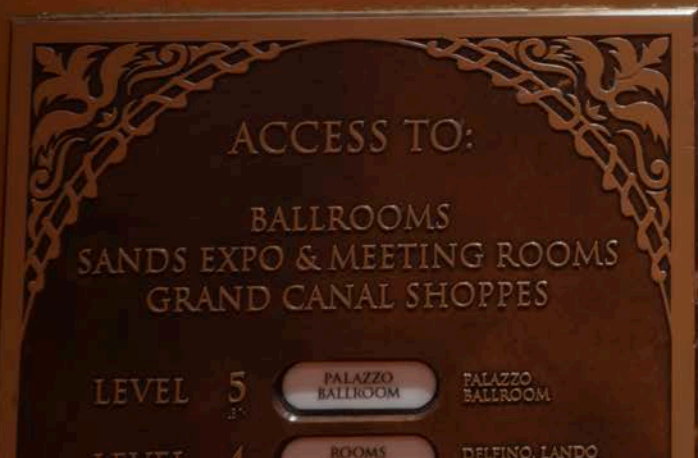

The Convention Center (*East side of escalators*)

Cab 1: Levels 1-5

Cab 2: Levels 2-5

DISPLAY CONTENT

Default: The Venetian promo loop

DISPLAY CODE: CCELV

THE VENETIAN® EXPO
— LAS VEGAS —

Upper Lobby LED Display

Height: 8.86' Width: 15.75' 1.5mm

LOCATION

Top of escalators near The Convention Center
Level 2 threshold

DISPLAY CODE: EXULED

The Venetian Expo

Upper Lobby Vertical Display

One Double-Sided Unit with Two 46" Digital Displays