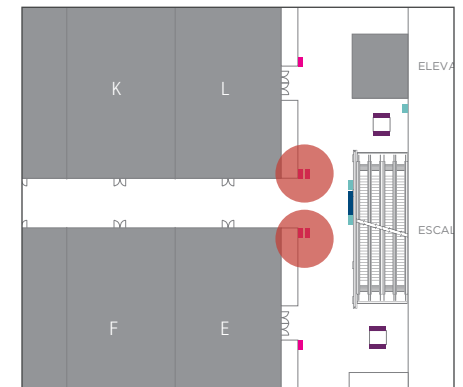

COMBINED - I-L

Notes:

The default content displays the meeting agenda for each room. The displays on each side can be combined to display a single image

The Convention Center

MEETING ROOM ENTRANCE DISPLAYS