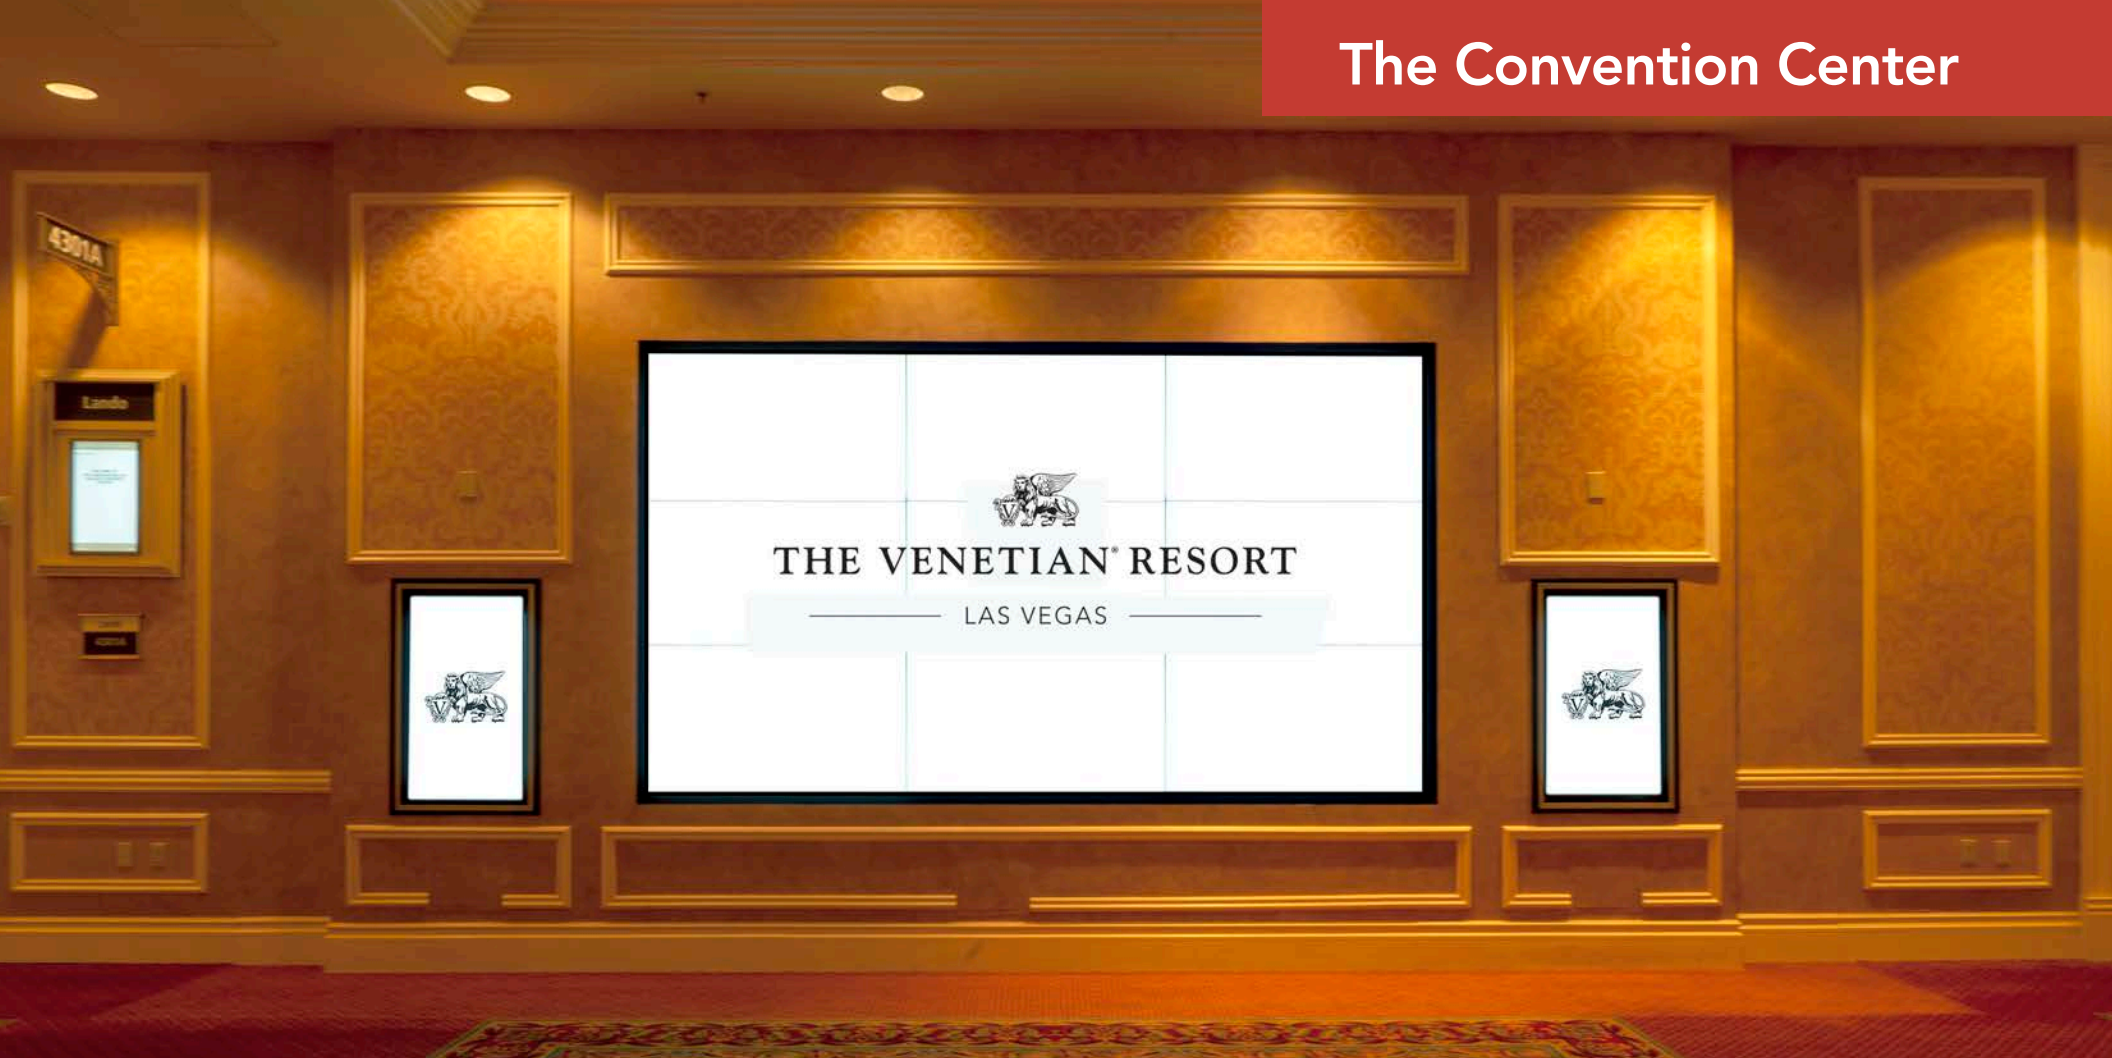

EVENT DIRECTORY BOARD

Nine 55" Digital Displays

LOCATION

The Convention Center by Lando Ballroom

DEFAULT CONTENT

Venetian Meetings postings template

DISPLAY CODE: EDB4