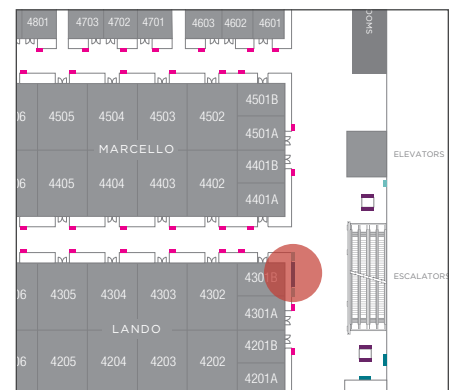

VERTICAL DISPLAY

Two 43" Digital Displays

LOCATION

Flanks the Event Directory Board

DEFAULT CONTENT

Interactive Wayfinder

DISPLAY CODES

VL4L (*Left display*)

VL4R (*Right display*)