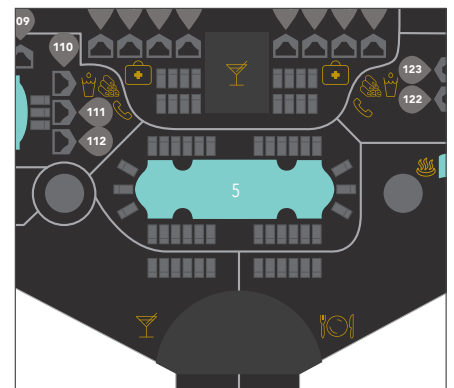

DISPLAY CODE: PPOOLBAR

One content channel plays to all four displays